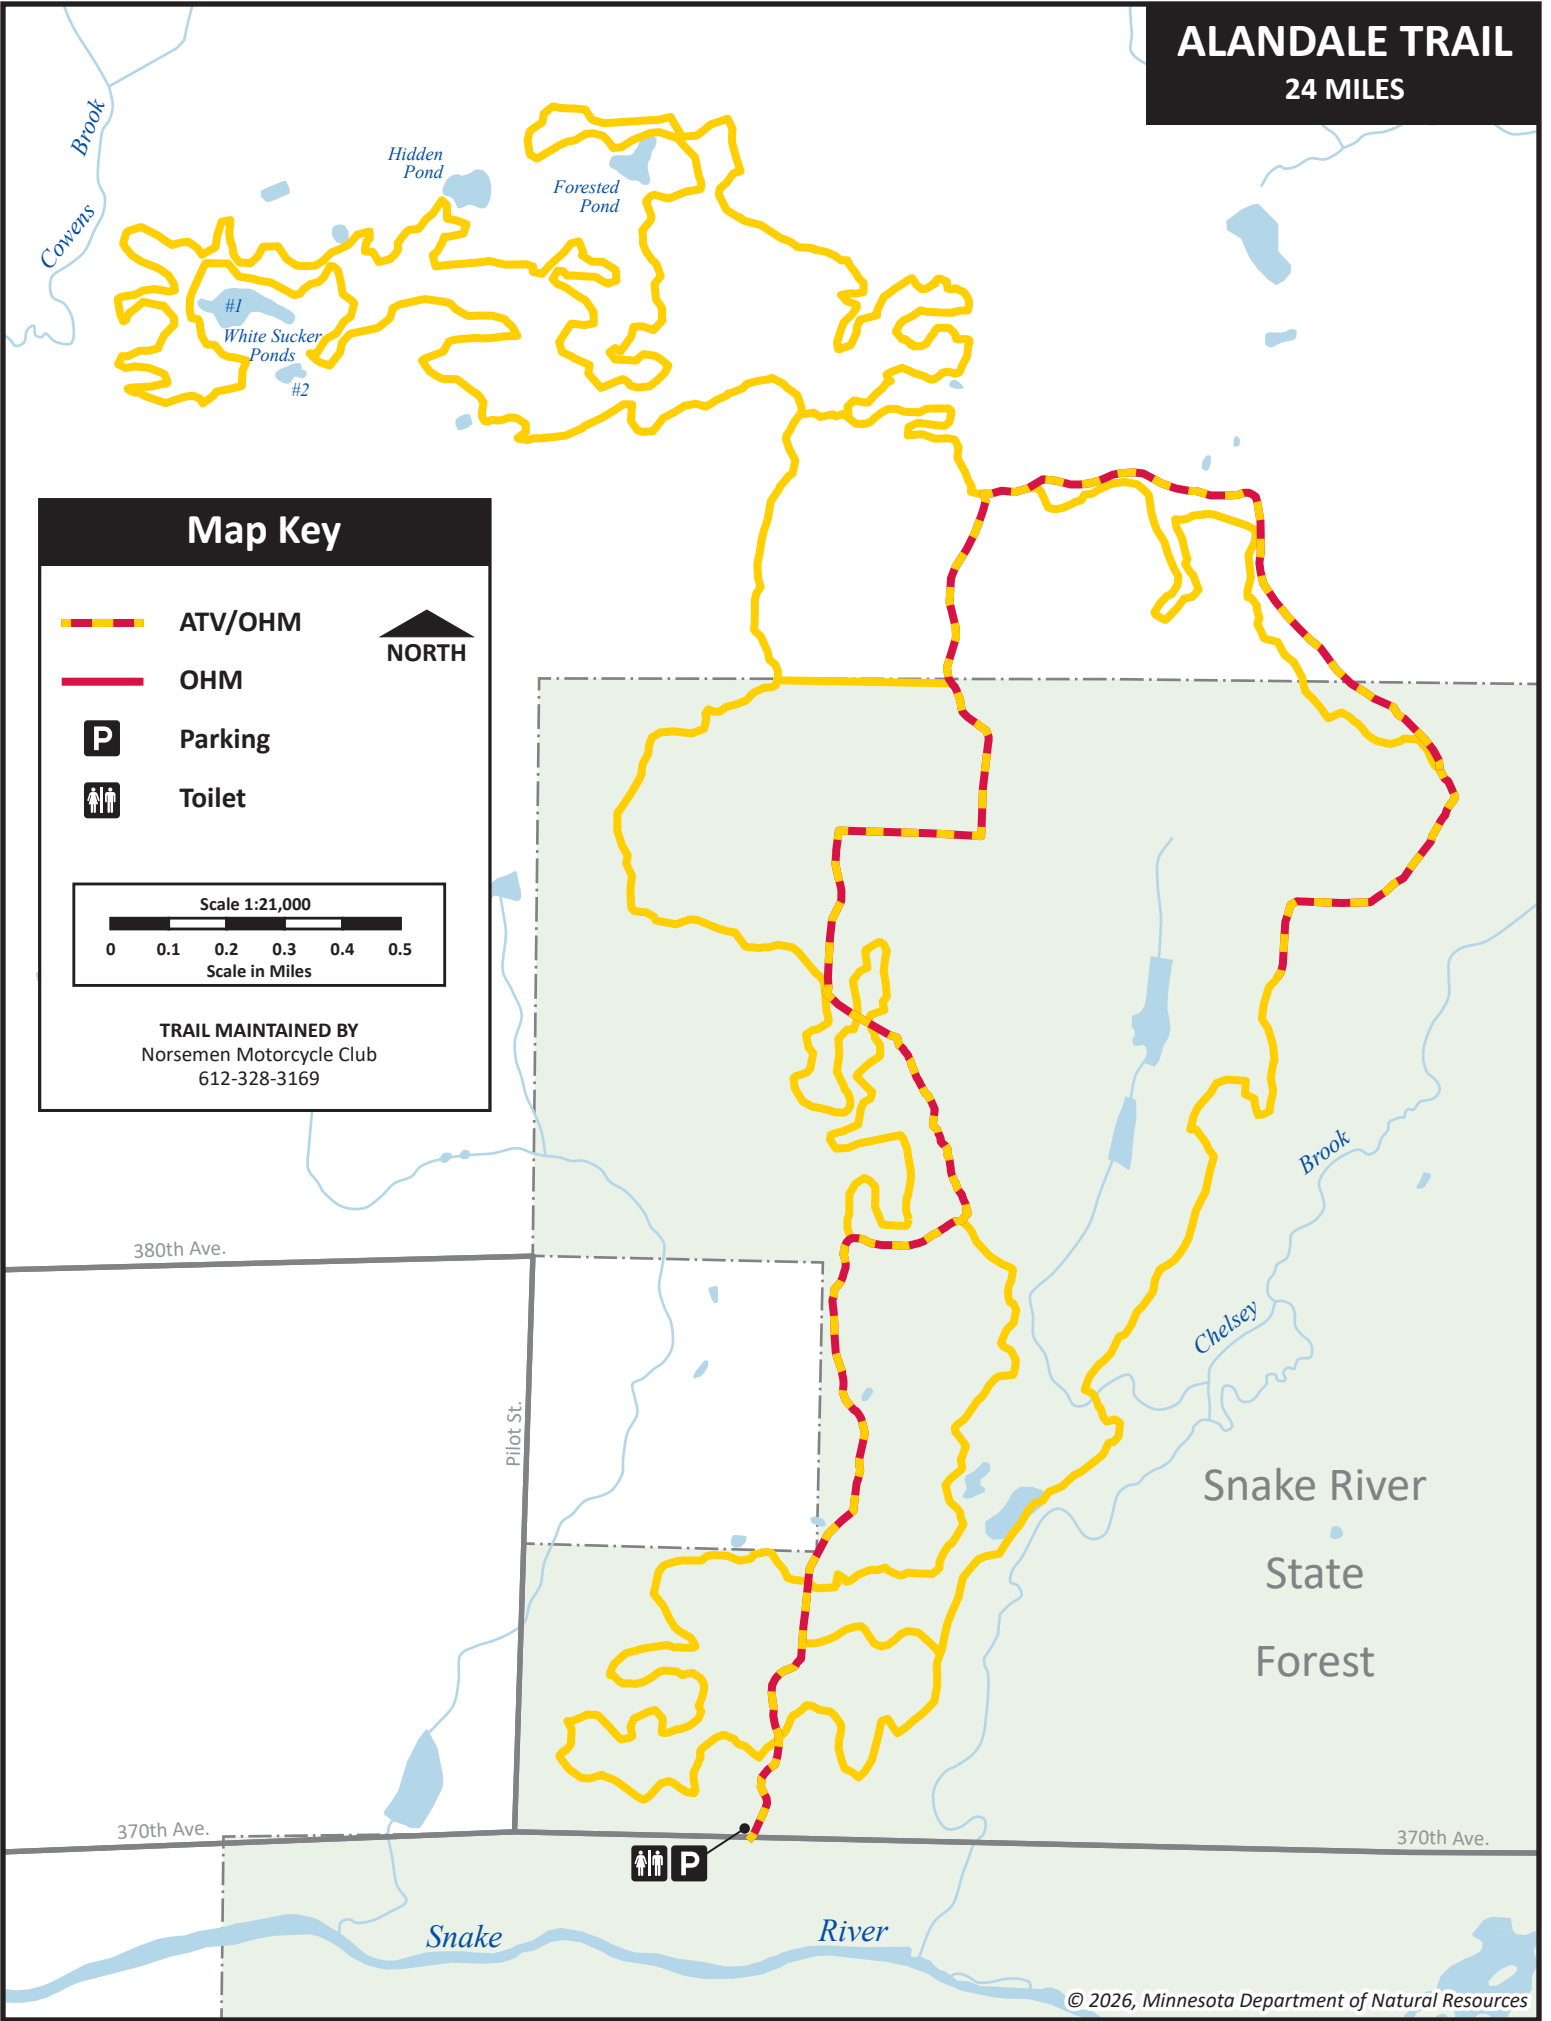

ALANDALE TRAIL

24 MILES

Map Key

 ATV/OHM

 OHM

 Parking

 Toilet

NORTH

Scale 1:21,000

0 0.1 0.2 0.3 0.4 0.5
Scale in Miles

TRAIL MAINTAINED BY
Norsemen Motorcycle Club
612-328-3169

380th Ave.

Pilot St.

Chelsey Brook

Brook

Snake River
State
Forest

370th Ave.

370th Ave.

Snake

River