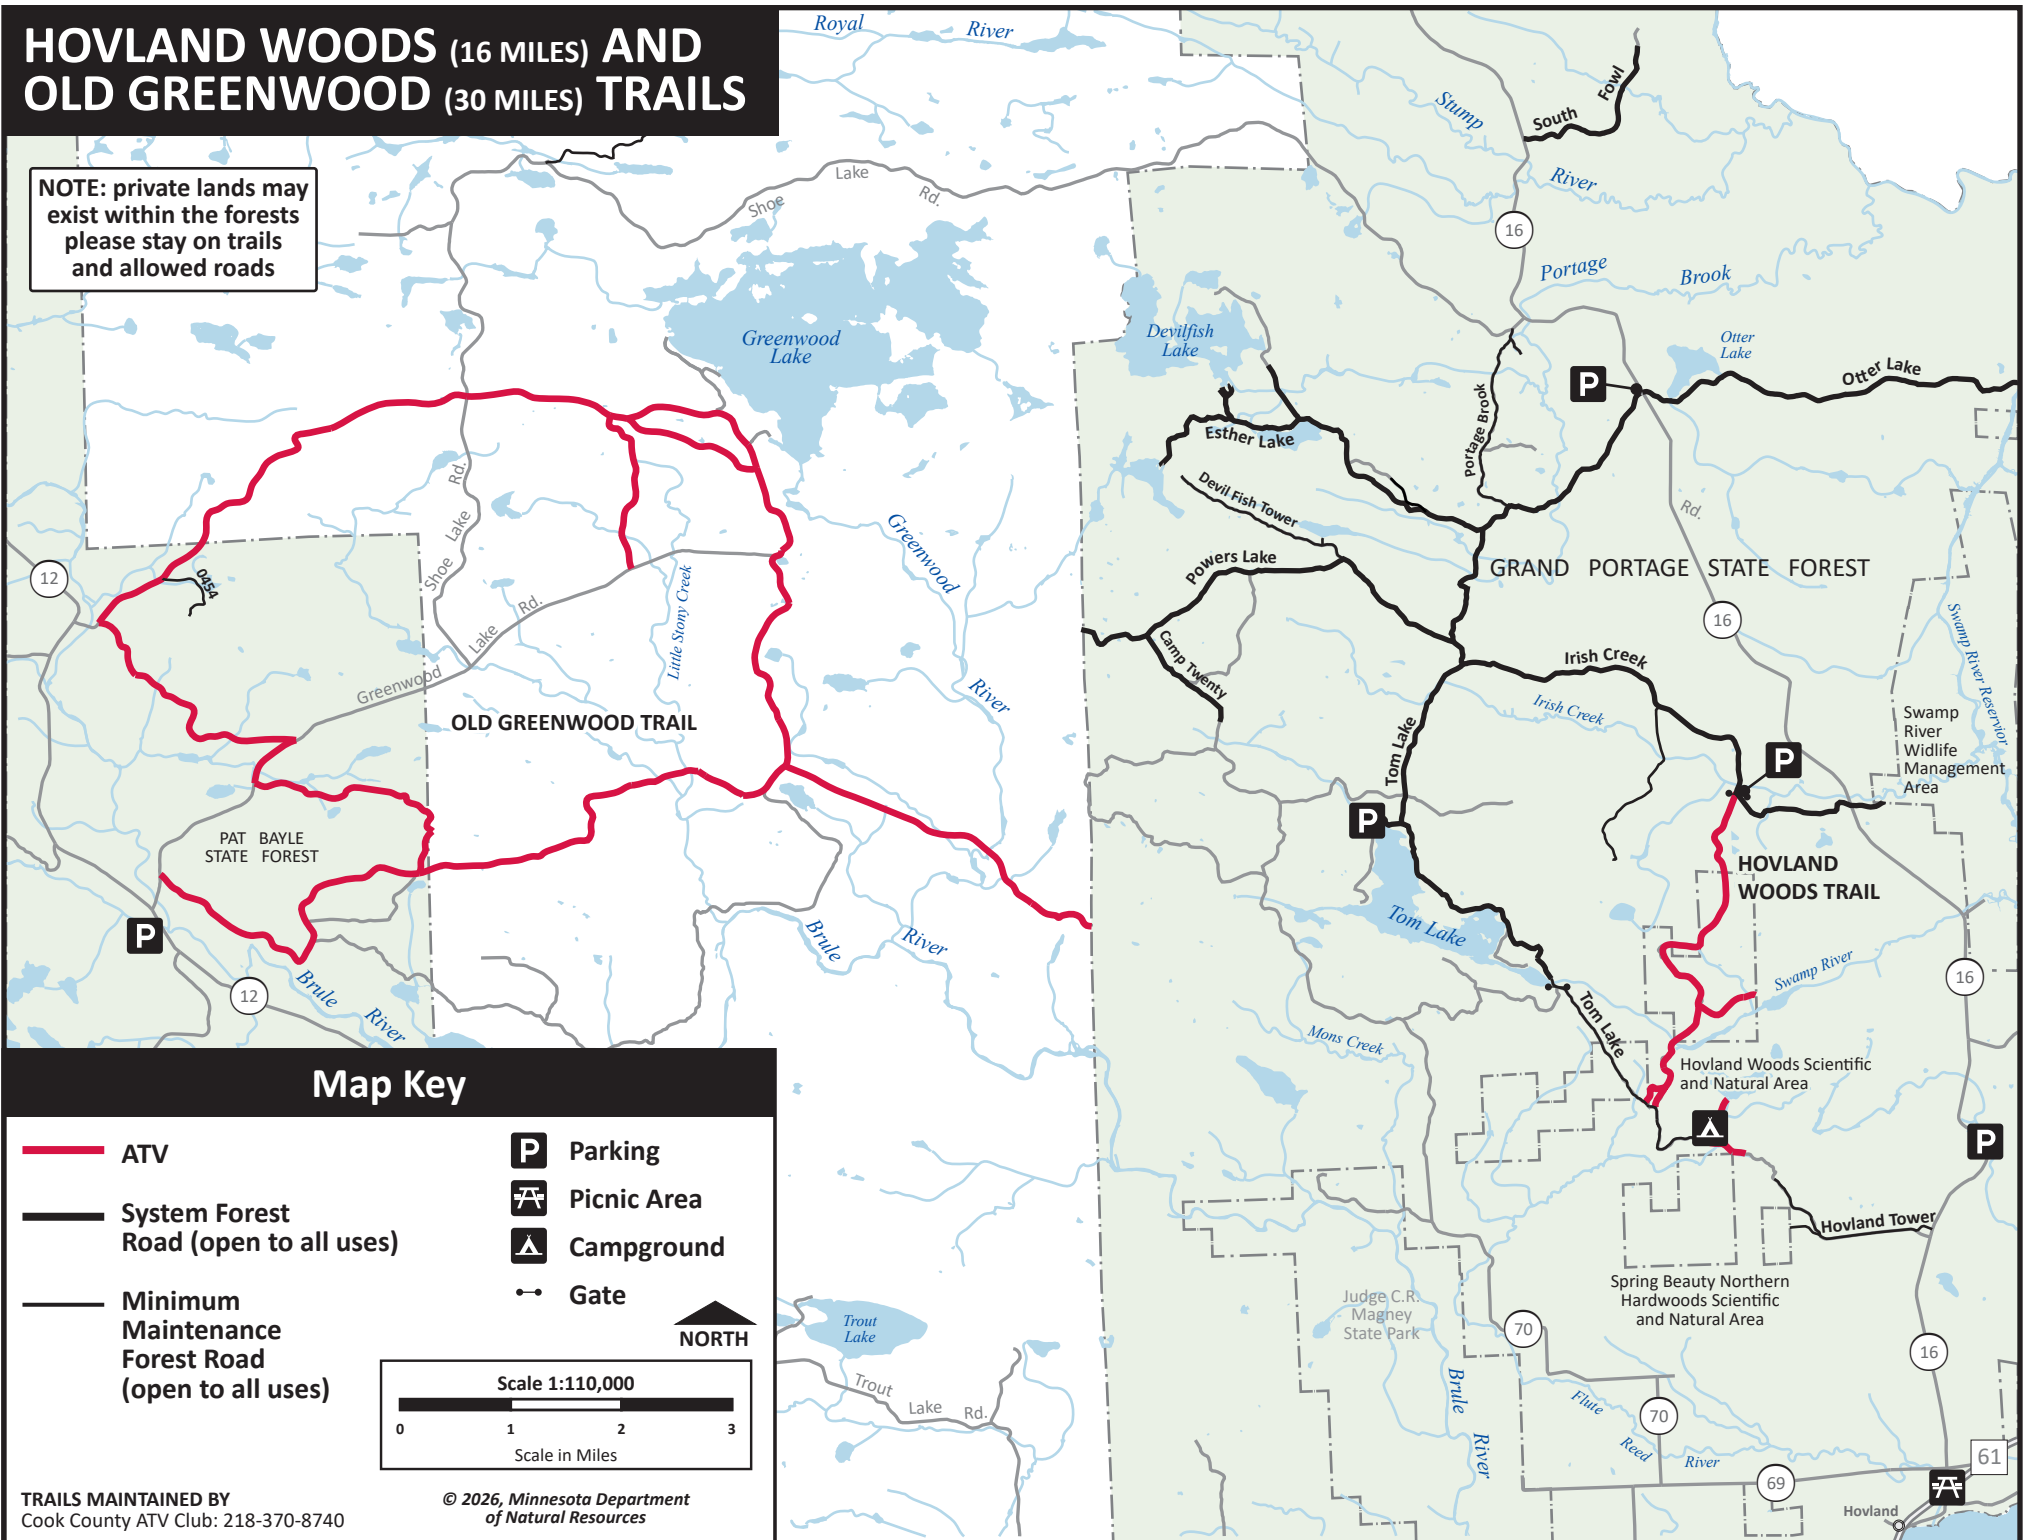

HOVLAND WOODS (16 MILES) AND OLD GREENWOOD (30 MILES) TRAILS

NOTE: private lands may exist within the forests please stay on trails and allowed roads

Map Key

- ATV
- System Forest Road (open to all uses)
- Minimum Maintenance Forest Road (open to all uses)
- P Parking
- Picnic Area Picnic Area
- ▲ Campground
- Gate

TRAILS MAINTAINED BY
Cook County ATV Club: 218-370-8740

© 2026, Minnesota Department of Natural Resources