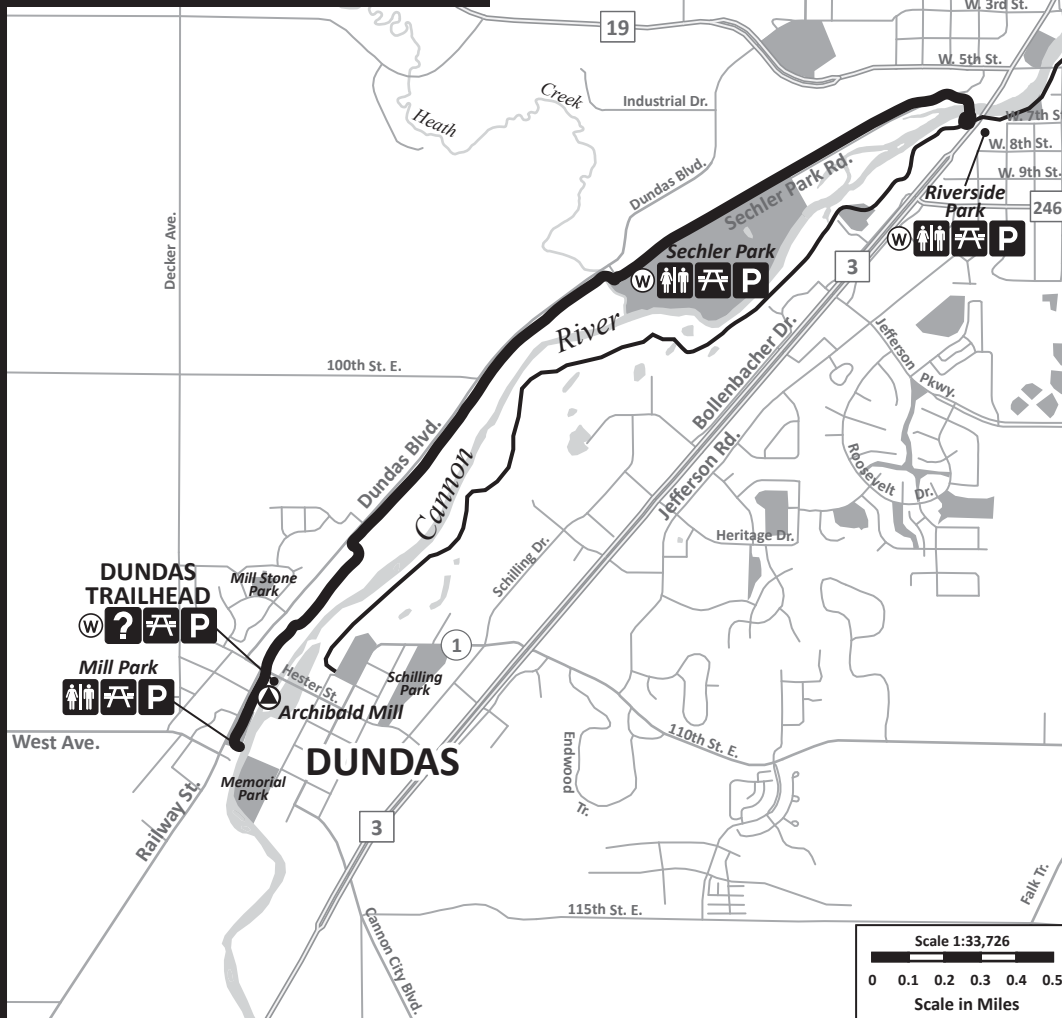

MILL TOWNS STATE TRAIL

FACILITIES

- Parking
- Information
- Picnic Area
- Restrooms
- Drinking Water
- Point of Interest
- Public Spaces
- Aquatic Management Area

TRAILS

- Mill Towns State Trail
- Sakatah Singing Hills State Trail
- Other paved, local/regional trails

DUNDAS TO NORTHFIELD

NORTHFIELD

TRAIL OVERVIEW

LAKE BYLLESBY REGIONAL PARK TO CANNON FALLS