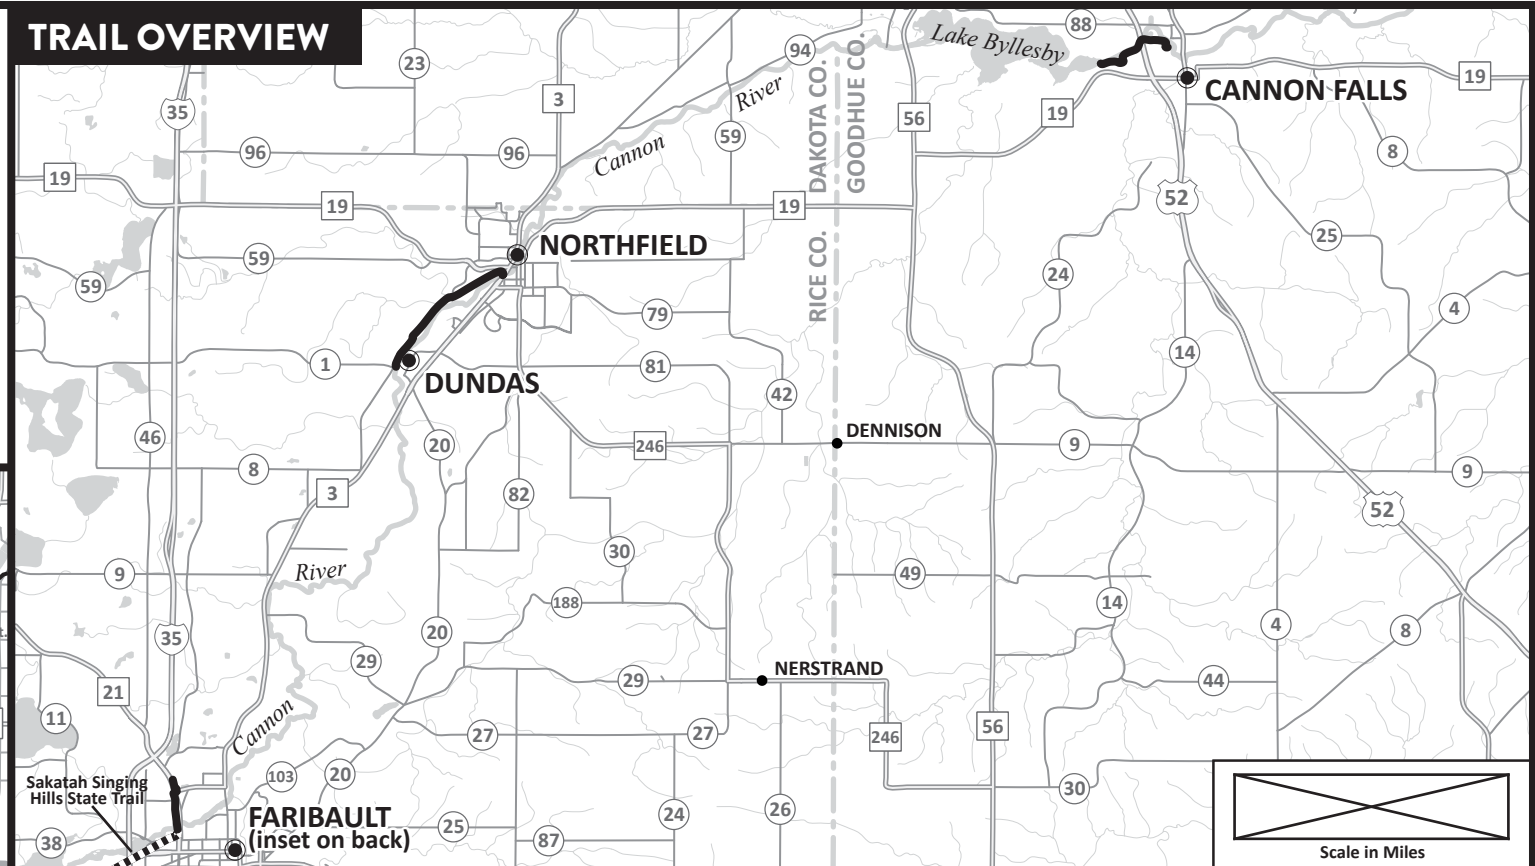

MILL TOWNS STATE TRAIL

FACILITIES

- Parking
- Information
- Picnic Area
- Restrooms
- Drinking Water
- Point of Interest
- Public Spaces
- Aquatic Management Area

TRAILS

- Mill Towns State Trail
- Sakatah Singing Hills State Trail
- Other paved, local/regional trails

DUNDAS TO NORTHFIELD

NORTHFIELD

TRAIL OVERVIEW

LAKE BYLLESBY REGIONAL PARK TO CANNON FALLS