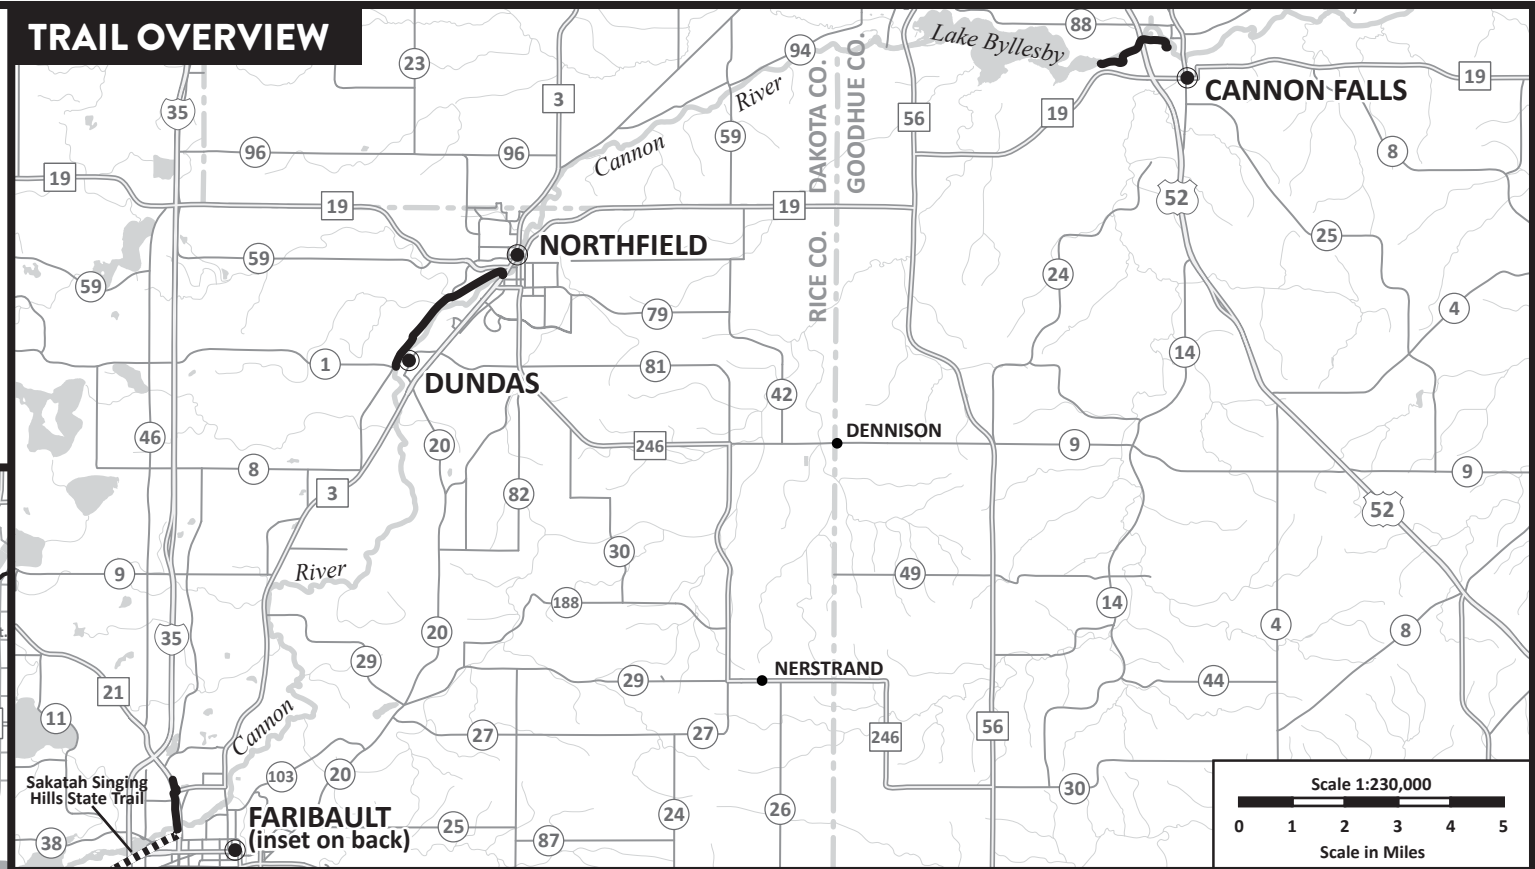

MILL TOWNS STATE TRAIL

TRAILS

-  Mill Towns State Trail
-  Sakatah Singing Hills State Trail
-  Other paved, local/regional trails

FACILITIES

-  Parking
-  Information
-  Picnic Area
-  Restrooms
-  Drinking Water
-  Point of Interest
-  Public Spaces
-  Aquatic Management Area

DUNDAS TO NORTHFIELD

TRAIL OVERVIEW

LAKE BYLLESBY REGIONAL PARK TO CANNON FALLS