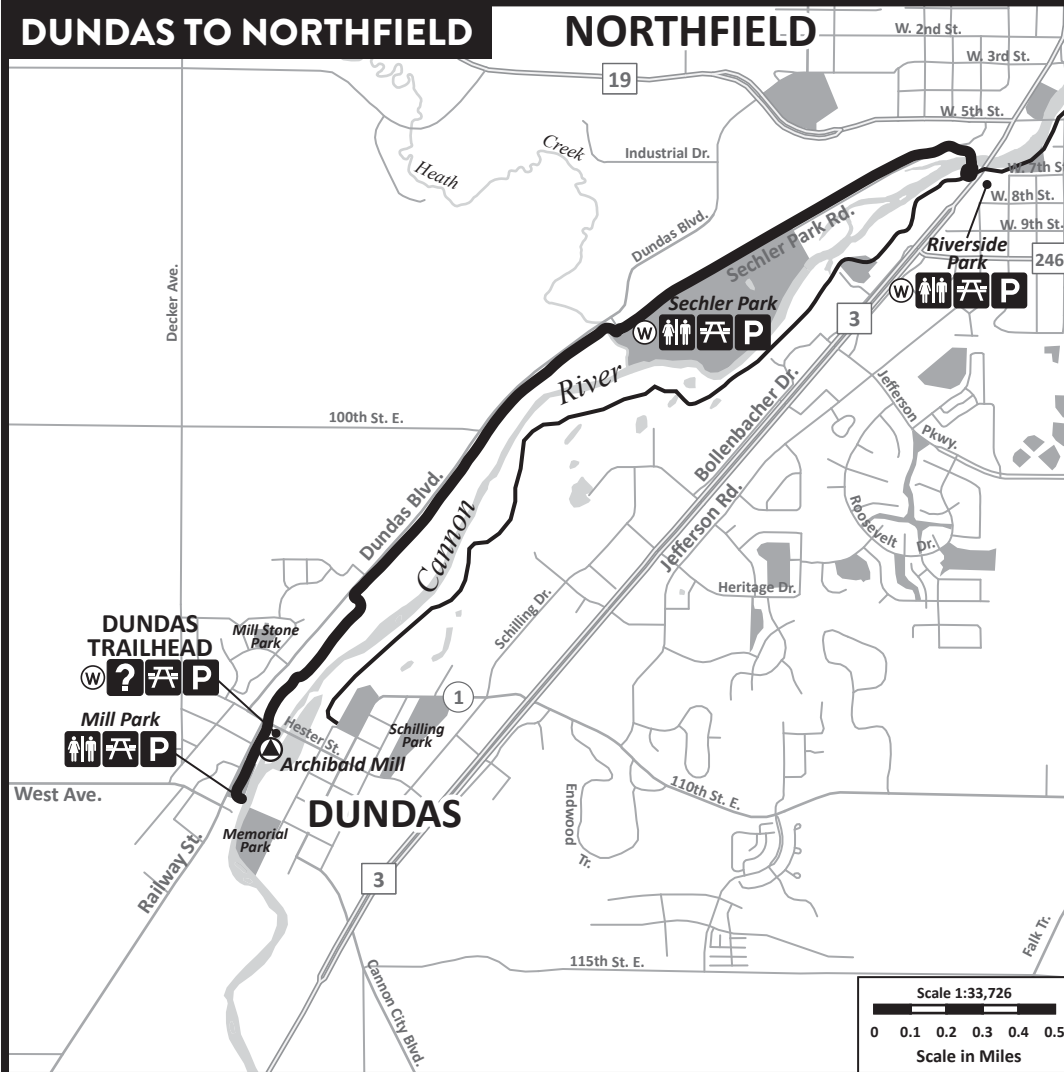

MILL TOWNS STATE TRAIL

TRAILS

-  Mill Towns State Trail
-  Sakatah Singing Hills State Trail
-  Other paved, local/regional trails

FACILITIES

-  Parking
-  Information
-  Picnic Area
-  Restrooms
-  Drinking Water
-  Point of Interest
-  Public Spaces
-  Aquatic Management Area

DUNDAS TO NORTHFIELD

TRAIL OVERVIEW

LAKE BYLLESBY REGIONAL PARK TO CANNON FALLS